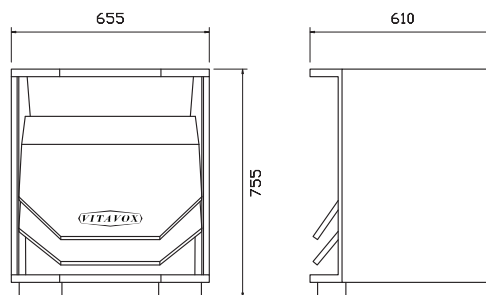

BASS BIN (SHOWN WITH OPTIONAL SIDE BAFFLES)

THUNDERBOLT

ORACLE

ALL DIMENSIONS IN MM
NOT TO SCALE

Constructor Series Bass Enclosures
Limit Dimensions

Model Type: Bass Bin Thunderbolt Oracle	Drg. No.: WPDF-160
	Date: 20th Aug 2013