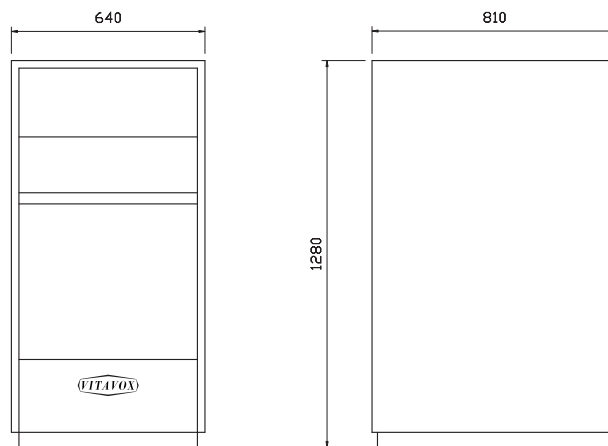

BASS BIN (SHOWN WITH OPTIONAL SIDE BAFFLES)

THUNDERBOLT

ORACLE

ALL DIMENSIONS IN MM
NOT TO SCALE

Constructor Series Bass Enclosures
Limit Dimensions

Model Type: Bass Bin Thunderbolt Oracle	Drg. No.: WPDF-160
	Date: 20th Aug 2013